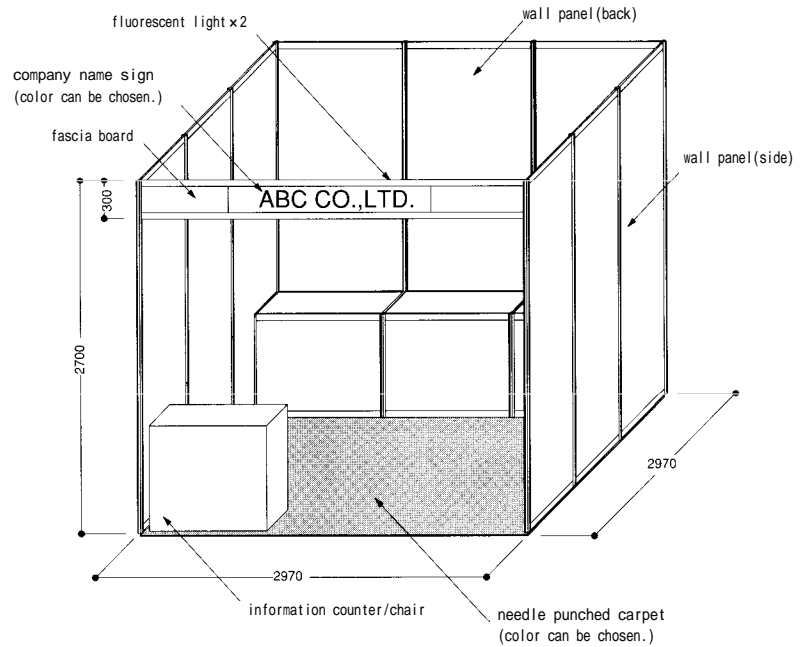

BASIC PLAN -1 BOOTH-

BASIC PLAN -1 BOOTH-

TOTAL ¥90,000 (without tax)

- fascia board
- needle punched carpet
- fluorescent light x2
- company name sign
- chair
- information counter
- display stand(W2970 x D495 x H800)
- outlet(100V/900W) x 1
- main electrical line connection x 1KW