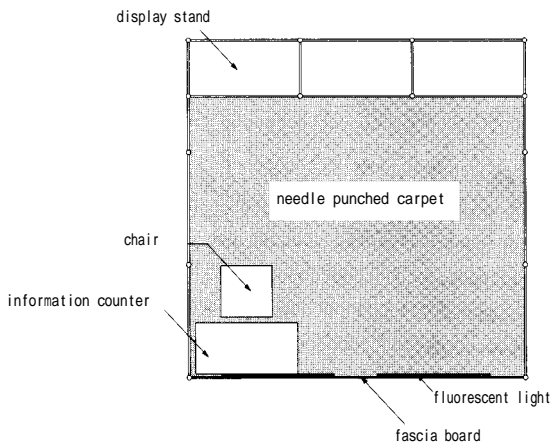

BASIC PLAN -1 BOOTH-

BASIC PLAN -1 BOOTH-

TOTAL ¥90,000 (without tax)

- fascia board
- needle punched carpet
- fluorescent light x2
- company name sign
- chair
- information counter
- display stand(W2970 x D495 x H800)
- outlet(100V/900W) x 1
- main electrical line connection x 1KW